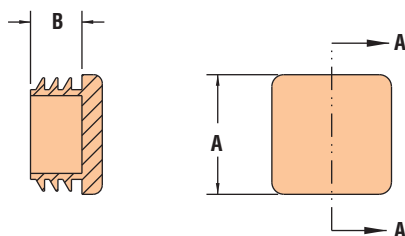

TUBE DIMENSIONS					PART NO. Black	DESCRIPTION	PART DIMENSIONS					
Inside Dimension Range		Typical Gauge	A Outside Dimension				B Depth					
Minimum	Maximum			in.	mm.	in.	mm.	in.	mm.			
.37	9,4	.40	10,2	16 - 18	G5280	PST R-50-16	.50	12,7	.44	11,2		
.46	11,8	.56	14,2	14 - 20	G5281	PST R-63-14	.63	15,9	.43	10,9		
.48	12,2	.58	14,8	10 - 14	G5282	PST R-75-10	.75	19,1				
.58	14,8	.68	17,3	14 - 20	G5283	PST R-75-14						
.71	18,1	.81	20,6	14 - 20	G5284	PST R-88-14					.88	22,2
.73	18,6	.83	21,2	10 - 14	G5285	PST R-100-10	1.00	25,4				
.83	21,2	.93	23,6	14 - 20	G5287	PST R-100-14						
.96	24,5	1.06	26,9	14 - 20	G5289	PST R-113-14	1.13	28,6	.49	12,4		
.98	24,9	1.08	27,5	10 - 14	G5290	PST R-120-10	1.25	31,8	.52	13,2		
1.08	27,5	1.18	30,0	14 - 20	G5291	PST R-120-14						
1.11	28,2	1.21	30,8	10 - 14	G5292	PST R-138-10	1.38	34,9				
1.21	30,8	1.31	33,3	14 - 20	G5293	PST R-138-14						
1.23	31,3	1.33	33,9	10 - 14	G5294	PST R-150-10	1.50	38,1				
1.33	33,9	1.43	36,3	14 - 20	G5295	PST R-150-14						
1.48	37,6	1.58	40,2	10 - 14	G5296	PST R-170-10	1.75	44,5				
1.58	40,2	1.68	42,7	14 - 20	G5297	PST R-170-14						
1.52	38,7	1.67	42,4	4 - 8	G5298	PST R-200-04	2.00	50,8				
1.73	44,0	1.83	46,6	10 - 14	G5299	PST R-200-10						
1.83	46,6	1.93	49,0	14 - 20	G5300	PST R-200-14	2.25	57,2				
1.98	50,3	2.08	52,9	10 - 14	G5301	PST R-225-10						
2.09	53,2	2.23	56,7	6 - 10	G5302	PST R-250-06	2.50	63,5	.56	14,2		
2.23	56,7	2.33	59,3	10 - 14	G5303	PST R-250-10	2.50	63,5	.50	12,7		
2.37	60,2	2.45	62,2	16 - 23	G5304	PST R-250-16	2.50	63,5	.56	14,2		

Standard color black.

Material	LDPE
Temperature Range	-94°F (-70°C) to 150°F (66°C)