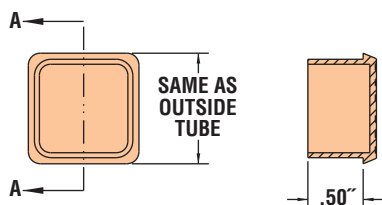

Heyco® Plugs for Square Tubing

PST Series - Clearance Fit

- Heyco Series PST Plugs for Square Tubing **finish raw tubing ends** with a clean finish.
- Sized for different gauges, **fit flush with tubing sides.**
- **Keep dirt and moisture out** of sensitive areas.
- All PST Series Plugs are **.50" (12,7 mm) in depth.**
- **Protect against injury** from sharp tubing edges.
- See page 6-48 for HEYCaps and Plugs for Round Tubing
- See page 6-50 for Heyco Plugs for Rectangular Tubing.

TUBE DIMENSIONS				Typical Gauge	PART NO. Black	DESCRIPTION
Outside Dimension		Inside Dimension				
in.	mm.	in.	mm.			
.50	12,7	.37	9,4	16	G5260	PST 50-16
.75	19,1	.62	15,7	16	G5261	PST 75-16
1.00	25,4	.76	19,3	11	G5262	PST 100-11
		.83	21,1	14	G5263	PST 100-14
		.87	22,1	16	G5264	PST 100-16
		.90	22,9	18	G5265	PST 100-18
		.93	23,6	20	G5266	PST 100-20
1.25	31,8	1.01	25,7	11	G5267	PST 125-11
		1.08	27,4	14	G5268	PST 125-14
		1.12	28,4	16	G5269	PST 125-16
1.50	38,1	1.26	32,0	11	G5270	PST 150-11
		1.33	33,9	14	G5271	PST 150-14
		1.37	34,8	16	G5272	PST 150-16
2.00	50,8	1.76	44,7	11	G5273	PST 200-11
		1.83	46,6	14	G5274	PST 200-14
		1.87	47,5	16	G5275	PST 200-16

Standard color black.

PSTR Series - Ribbed Fit

- Heyco PSTR Series Plugs feature **externally tapered ribs** designed to fit a wide range of tubing gauges while accommodating any dimensional fluctuations within the tubing.
- Exterior ribs provide a **sure grip inside the tubing**, without the unsightly plastic shavings found on many straight wall glide installations.
- Not subject to rust or corrosion.
- For larger sizes, please consult Heyco.